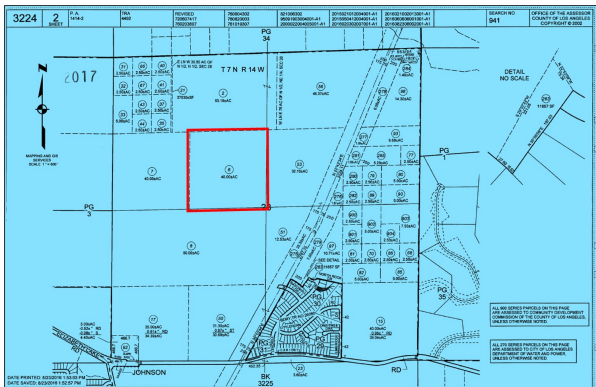

40 Acres in Leona Valley, CA 93551

Trust Sale! MLS Price: \$30,000 Please make offers over MLS Price. The property consists of an unimproved parcel of approximately 40+ acres. There are no loan, appraisal, or inspection contingencies. This Property is offered together with improvements thereon as-is, where-is, with no warranties expressed or implied. The Trustee reserves the right to accept, counter, or reject all offers. No Court Confirmation Required! Contact NDA INC at rhett@nda-re.com for details.