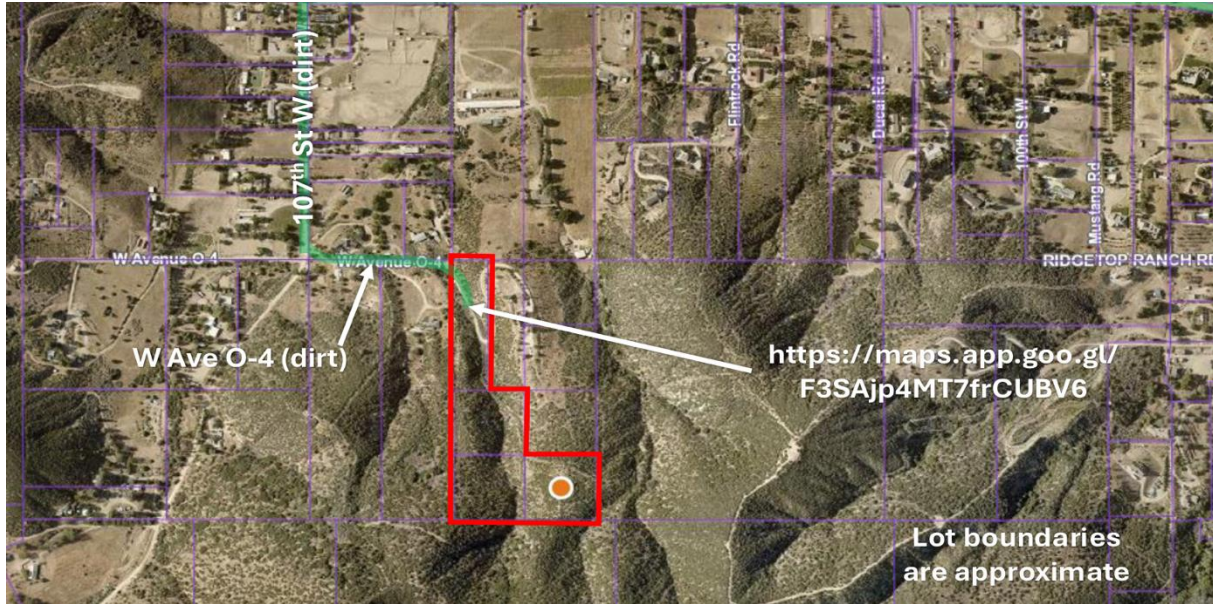

# 10 Acres in Leona Valley, CA 93551

Trust Sale! MLS Price: \$10,000 Please make offers over MLS Price. The property consists of four unimproved parcels totaling approximately 10 acres. APNs: 3215-005-084, 3215-005-095, 3215-005-100, and 3215-005-101. Great opportunity for investors, or land buyers seeking multiple contiguous parcels. There are no loan, appraisal, or inspection contingencies. This Property is offered together with improvements thereon as-is, where-is, with no warranties expressed or implied. The Trustee reserves the right to accept, counter, or reject all offers. No Court Confirmation Required! Please visit [BidNDA.com](http://BidNDA.com) and click on the property for additional information. Contact NDA INC at [rhett@nda-re.com](mailto:rhett@nda-re.com) for details. Stuart Lautman Trust