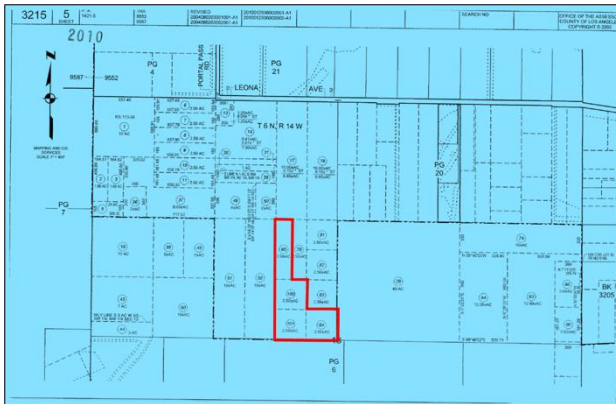

# 10 Acres in Leona Valley, CA 93551

Trust Sale! MLS Price: \$10,000 Please make offers over MLS Price. The property consists of four unimproved parcels totaling approximately 10 acres. APNs: 3215-005-084, 3215-005-095, 3215-005-100, and 3215-005-101. Great opportunity for investors, or land buyers seeking multiple contiguous parcels. There are no loan, appraisal, or inspection contingencies. This Property is offered together with improvements thereon as-is, where-is, with no warranties expressed or implied. The Trustee reserves the right to accept, counter, or reject all offers. No Court Confirmation Required! Please visit [BidNDA.com](http://BidNDA.com) and click on the property for additional information. Contact NDA INC at [rhett@nda-re.com](mailto:rhett@nda-re.com) for details. Stuart Lautman Trust